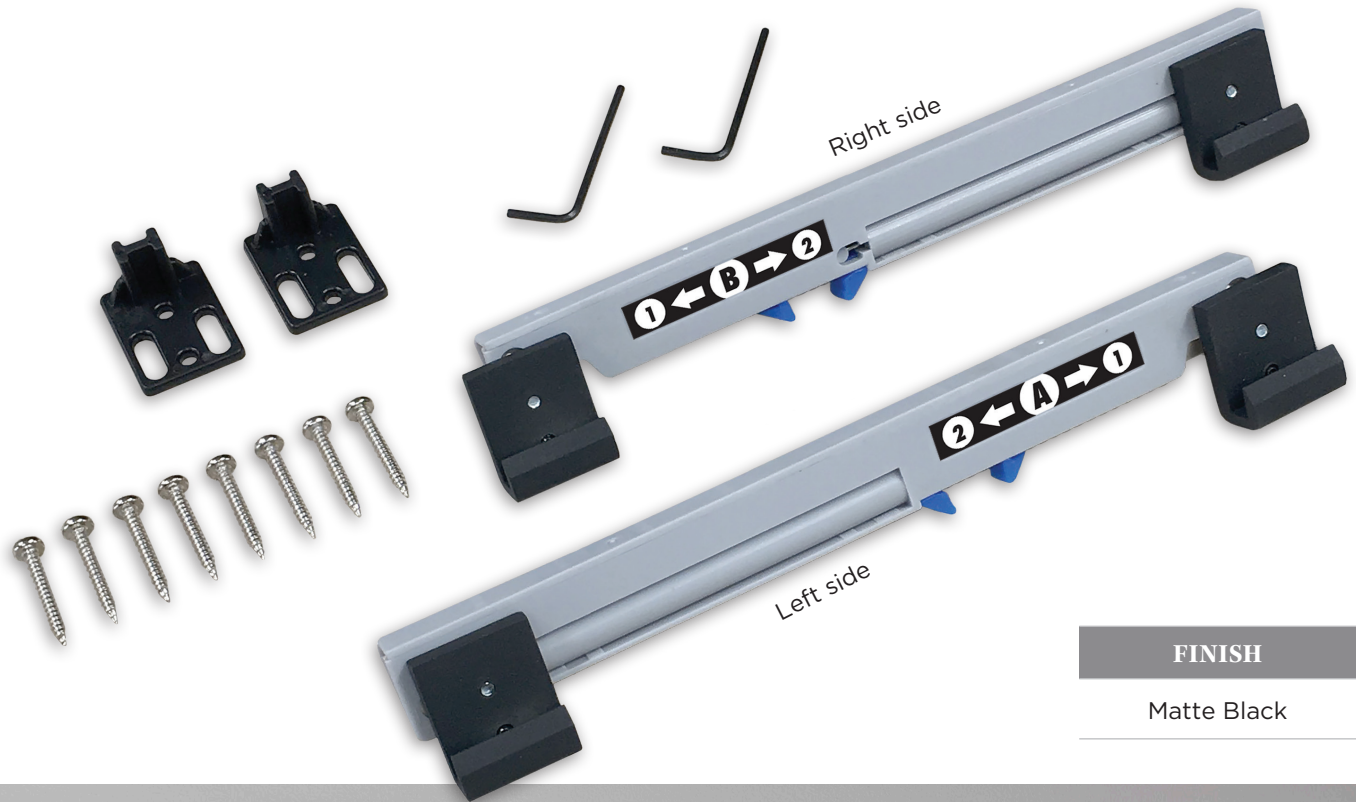

EASY CLIP™ SOFT CLOSE HARDWARE

BARN

EASY CLIP™ SOFT CLOSE HARDWARE

This hardware is designed to be mounted to the back of an existing Barn Door flat track. The left and right sided hardware are each mounted at the ends of the track to provide soft close and soft open operation of the door.

- Low profile attachment is concealed behind the track and does not affect the look of your hardware
- Kit includes 2 Easy Clip Soft Close attachments for both ends of your track to open and close quietly and effortlessly
- Installs in minutes to most flat track barn door kits.
- Mounts directly to your previously installed hardware
- On 18" Biparting doors, the Easy Clip Mechanism can only be used to either soft open or soft close

EASY CLIP™ SOFT CLOSE HARDWARE

BARN
EASY CLIP™ SOFT CLOSE HARDWARE

DOOR WEIGHT			
10 - 20 KG (22 - 44 LBS)	20 - 40 KG (44 - 88 LBS)	40 - 60 KG (88 - 132 LBS)	60 - 85 KG (132 - 187 LBS)
BDF960-1020-MB	BDF960-2040-MB	BDF960-4060-MB	BDF960-6085-MB