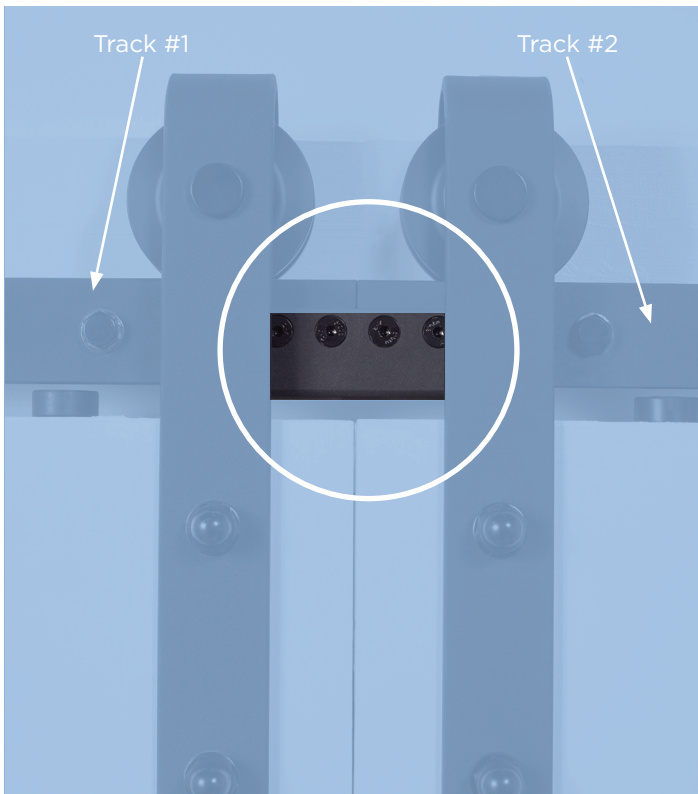

## BIPARTING TRACK JOINER

SINGLE TRACK JOINER KIT WITH MOUNTING SCREWS

**MATTE BLACK**

BD125-MB

**STAINLESS STEEL**

BD125-SS

BARN 250 LB

BIPARTING TRACK JOINER

- Designed to join two tracks for wider opening applications
- Allows two doors to travel across two tracks
- Barn Door Hardware Kits sold separately